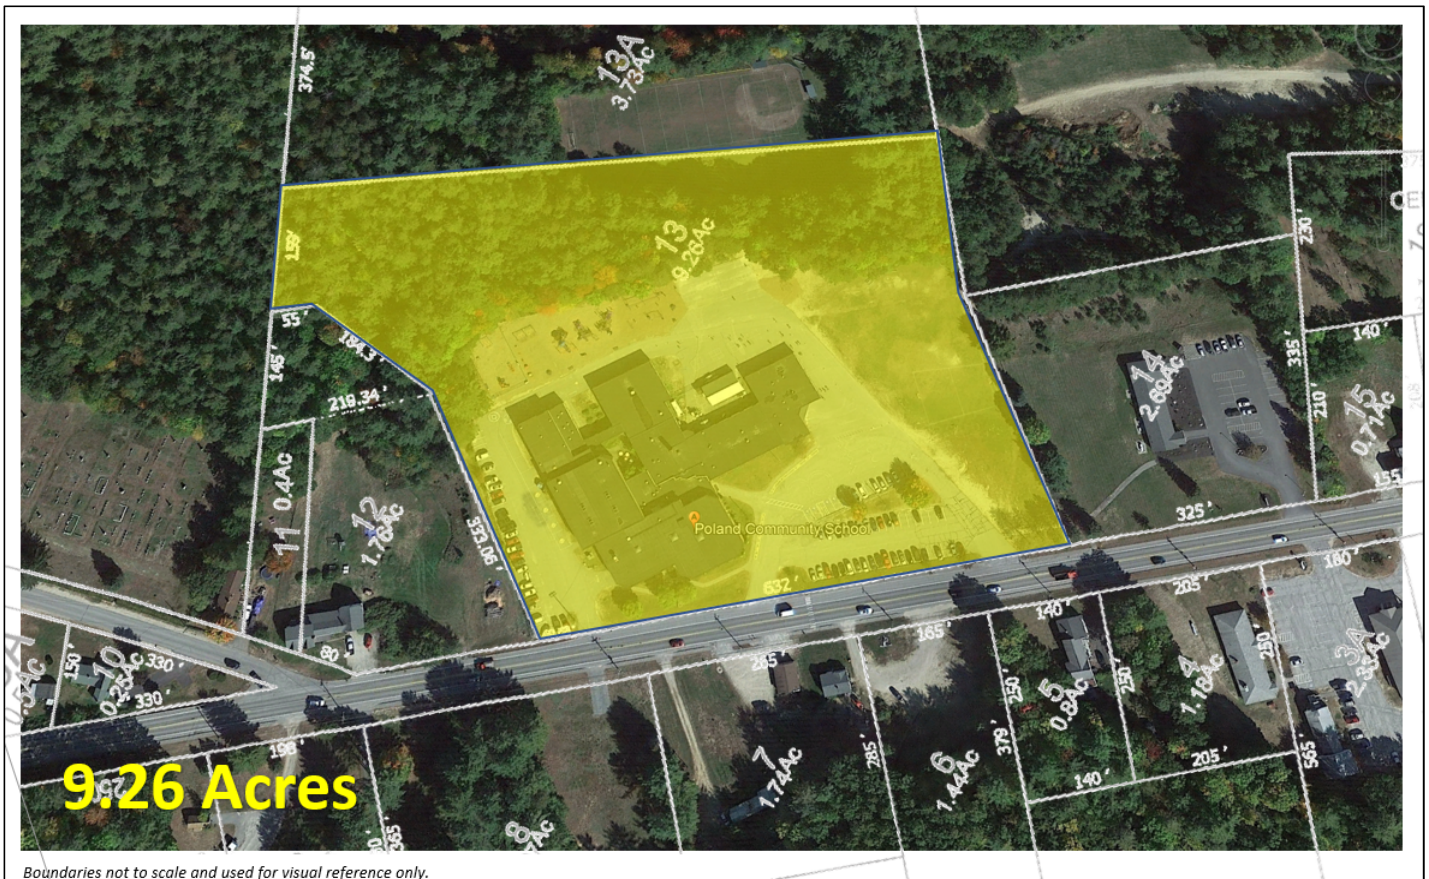

Boundaries not to scale and used for visual reference only.