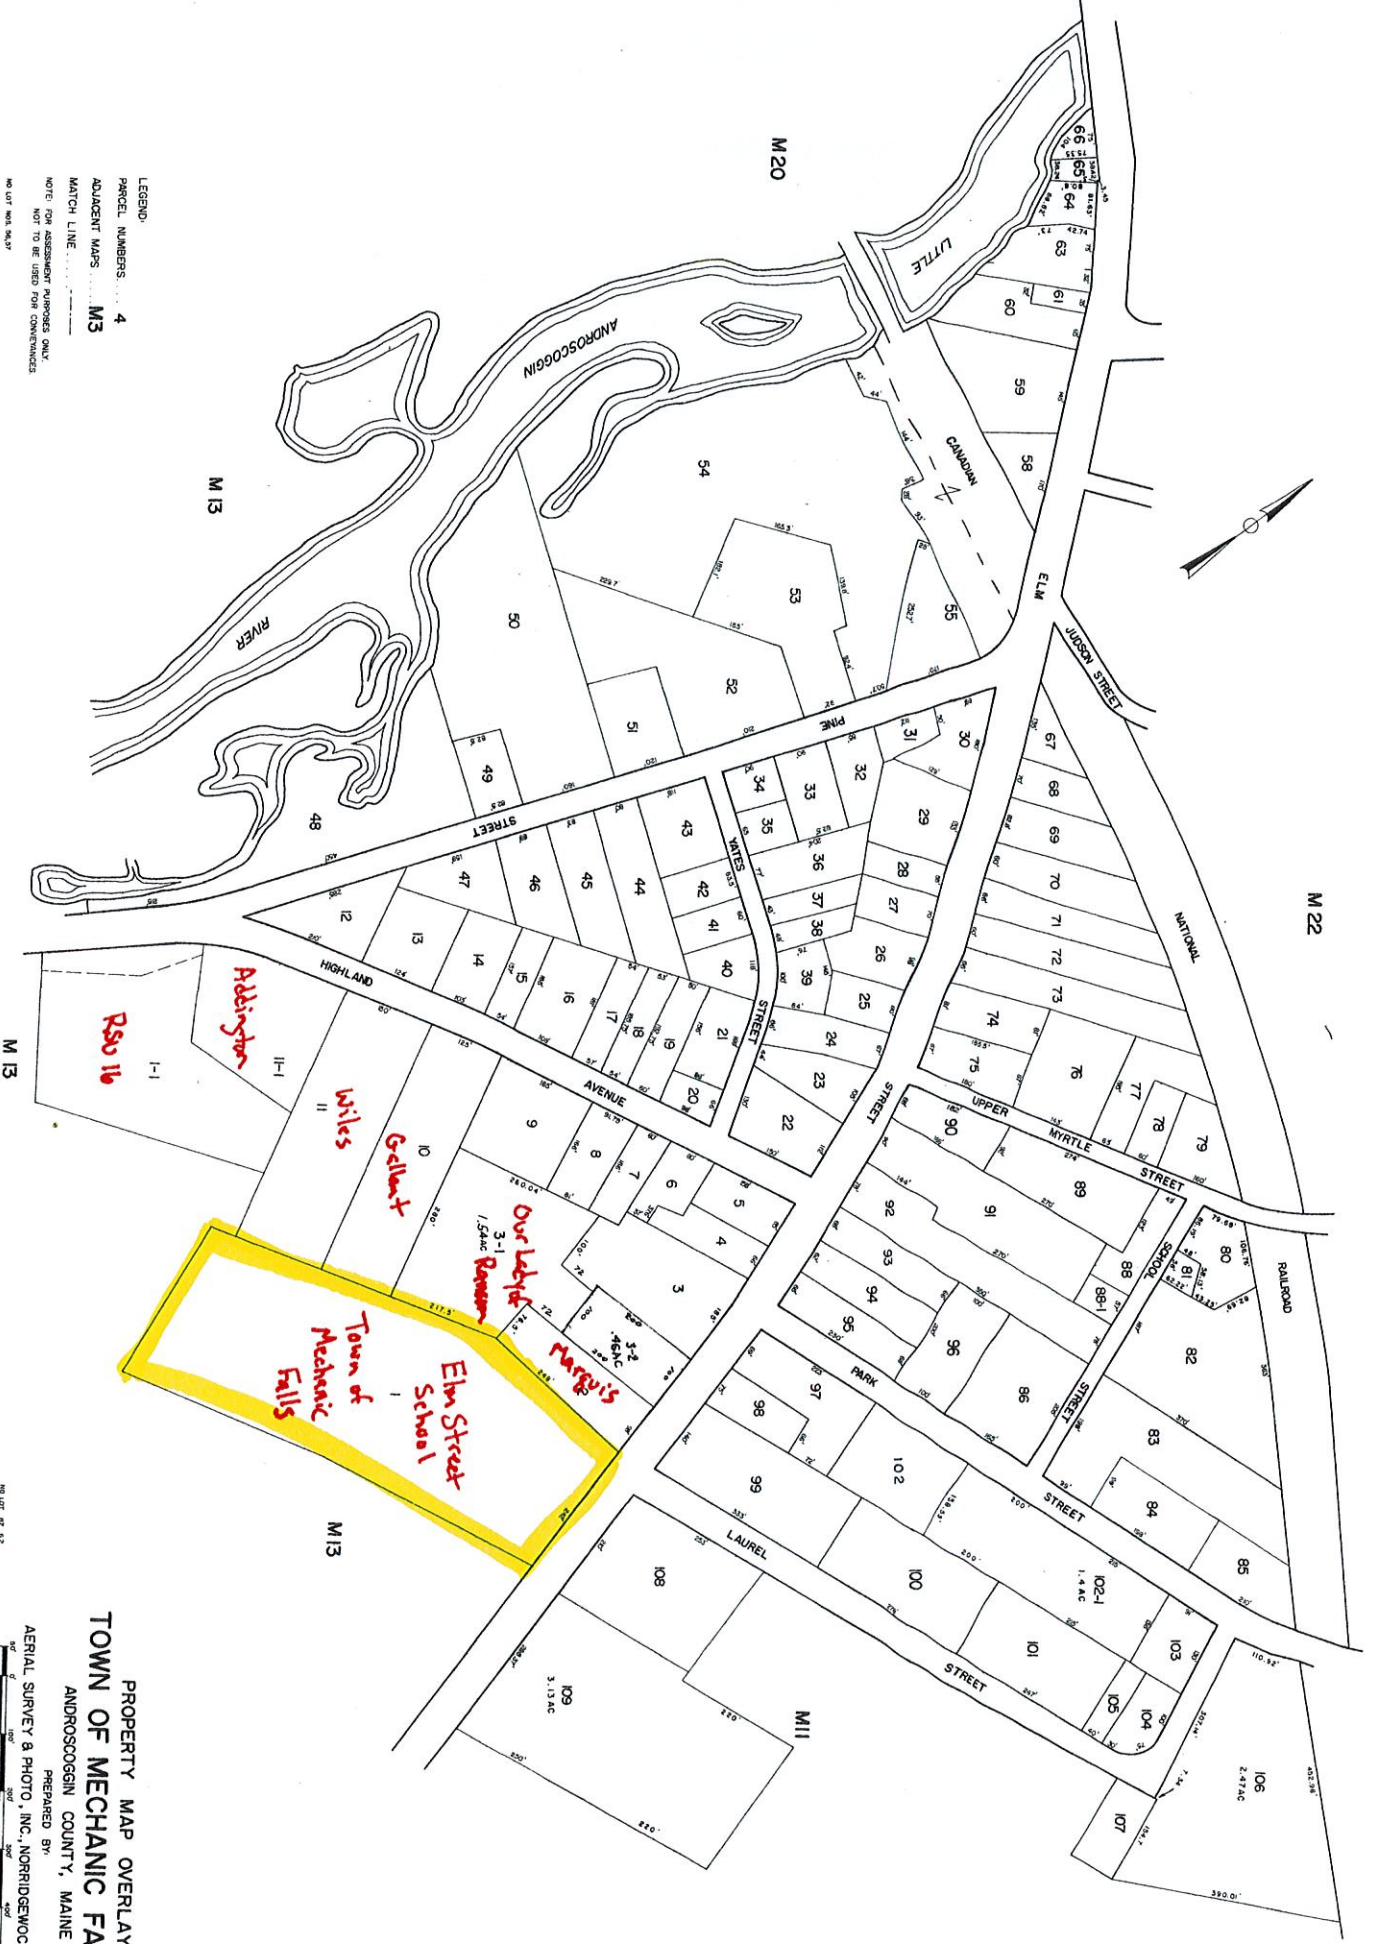

Elm Street School

Legend

Google Earth

400 ft

LEGEND
 PARCEL NUMBERS: 4
 ADJACENT MAPS: M3
 MATCH LINE: M3
 NOTE: FOR ASSASSMENT PURPOSES ONLY
 NOT TO BE USED FOR CONVEYANCES
 NO LOT WIDE MEAS.

PROPERTY MAP OVERLAY
 TOWN OF MECHANIC FALLS
 ANDROSCOGGIN COUNTY, MAINE

PREPARED BY:
 AERIAL SURVEY & PHOTO, INC., NORRIDGEWOCK, ME.
 SCALE 1" = 100'
 984

LEGEND
 PARCEL NUMBERS: 4
 ADJACENT MAPS: M5
 MATCH LINE: M5

NOTE: FOR ASSIGNMENT PURPOSES ONLY.
 NOT TO BE USED FOR CONVEYANCES.

PROPERTY MAP OVERLAY
 TOWN OF MECHANIC FALLS
 ANDROSCOGGIN COUNTY, MAINE
 PREPARED BY:
 AERIAL SURVEY & PHOTO, INC., NORRIDGEWOCK, ME.

SCALE 1" = 200'